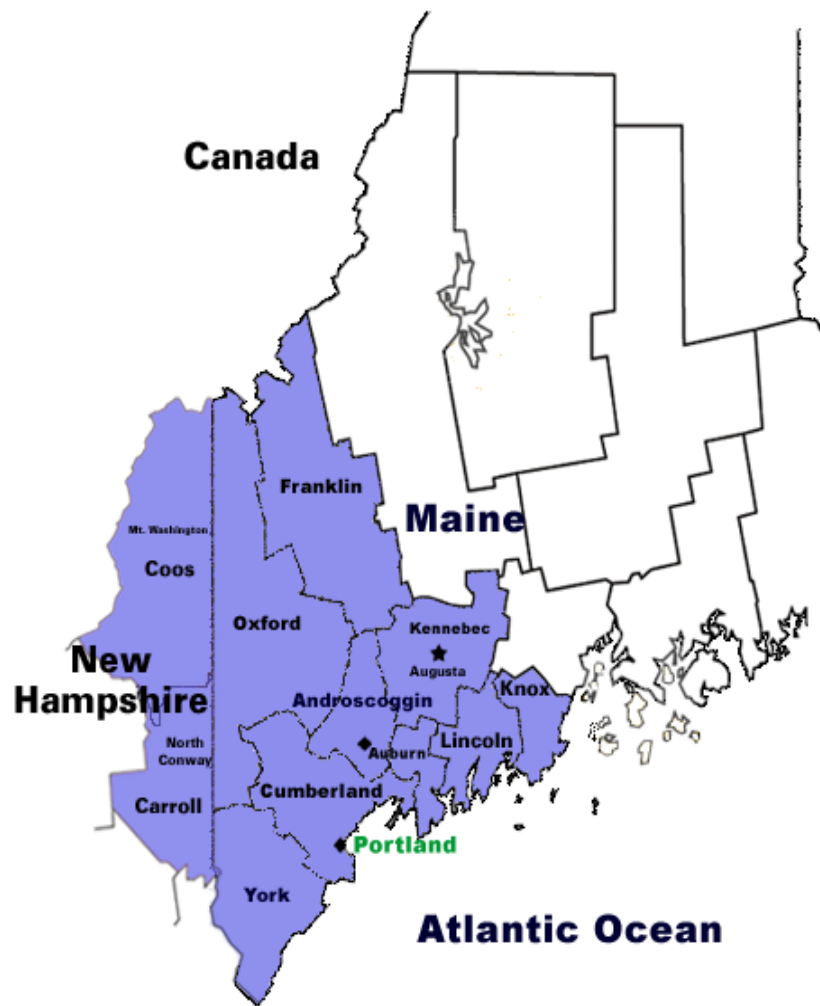

### WPME on Cable/Satellite

WPME-TV reaches 408,000 TV households from the southern most parts of Bangor, ME to Berlin & Conway, NH. Please see channel listing below & coverage location/areas. The map below further outlines our coverage location/area.

| Location            |    | County       | Cable Operator  | SD | HD  |
|---------------------|----|--------------|-----------------|----|-----|
| <b>AUBURN</b>       | ME | ANDROSCOGGIN | TIME WARNER INC | 3  | 703 |
| <b>CONWAY</b>       | NH | CARROLL      | TIME WARNER INC | 5  | 705 |
| <b>BERLIN</b>       | NH | COOS         | TIME WARNER INC | 16 | 705 |
| <b>BRUNSWICK</b>    | ME | CUMBERLAND   | COMCAST         | 4  | 505 |
|                     | ME | CUMBERLAND   | TIME WARNER INC | 17 | 517 |
| <b>SEBAGO</b>       | ME | CUMBERLAND   | TIME WARNER INC | 3  | 710 |
|                     | ME | FRANKLIN     | ARGENT COMM.    | 11 | 711 |
|                     | ME | KENNEBEC     | TIME WARNER INC | 3  | 710 |
|                     | ME | KNOX         | TIME WARNER INC | 3  | 703 |
|                     | ME | LINCOLN      | TIME WARNER INC | 3  | 703 |
| <b>SANFORD</b>      | ME | YORK         | METROCAST       | 18 | 718 |
|                     | ME | YORK         | TIME WARNER INC | 17 | 517 |
| <b>DirectTV</b>     |    |              |                 | 35 | 35  |
| <b>Dish Network</b> |    |              |                 | 35 | 35  |